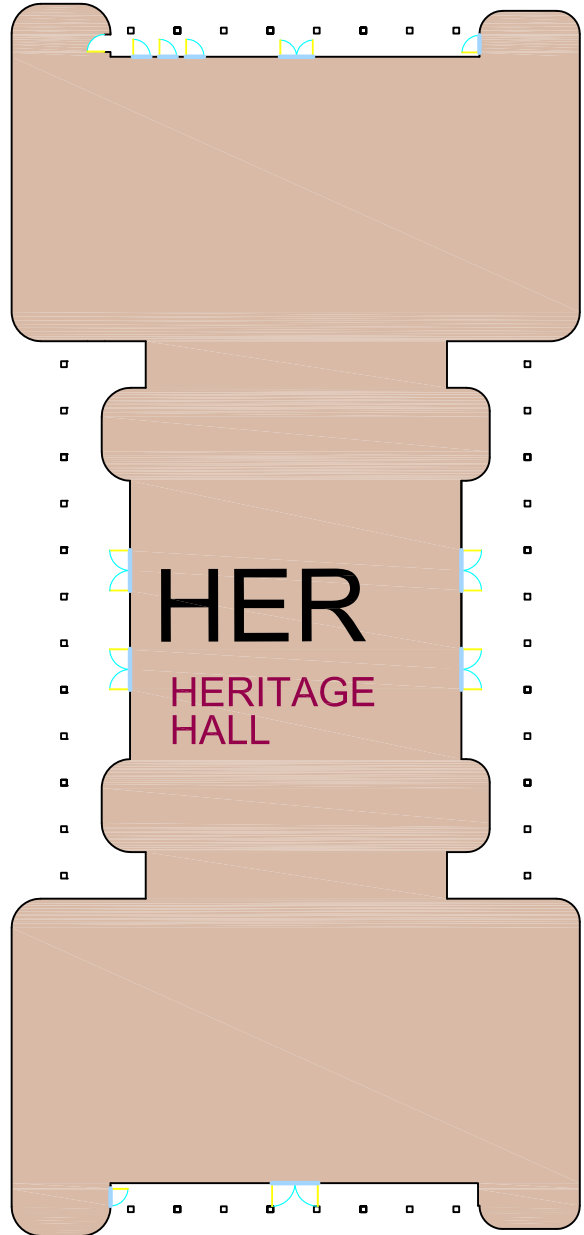

WEST 35TH STREET

GALEN ATHLETIC CENTER

HER  
HERITAGE HALL

MONUMENT

ROBERT D. WOOD PLAZA

PATIO AREA

DN

MCALLISTER ACADEMIC RESOURCE CENTER

HELLMAN WAY

**USC**  
UNIVERSITY OF SOUTHERN CALIFORNIA

Robert Wood Plaza

PR  
Event Name  
Date  
Time  
Contact, Number

Notes:

FMS EVENTS

Date: 12/13/2011  
Scale: NTS