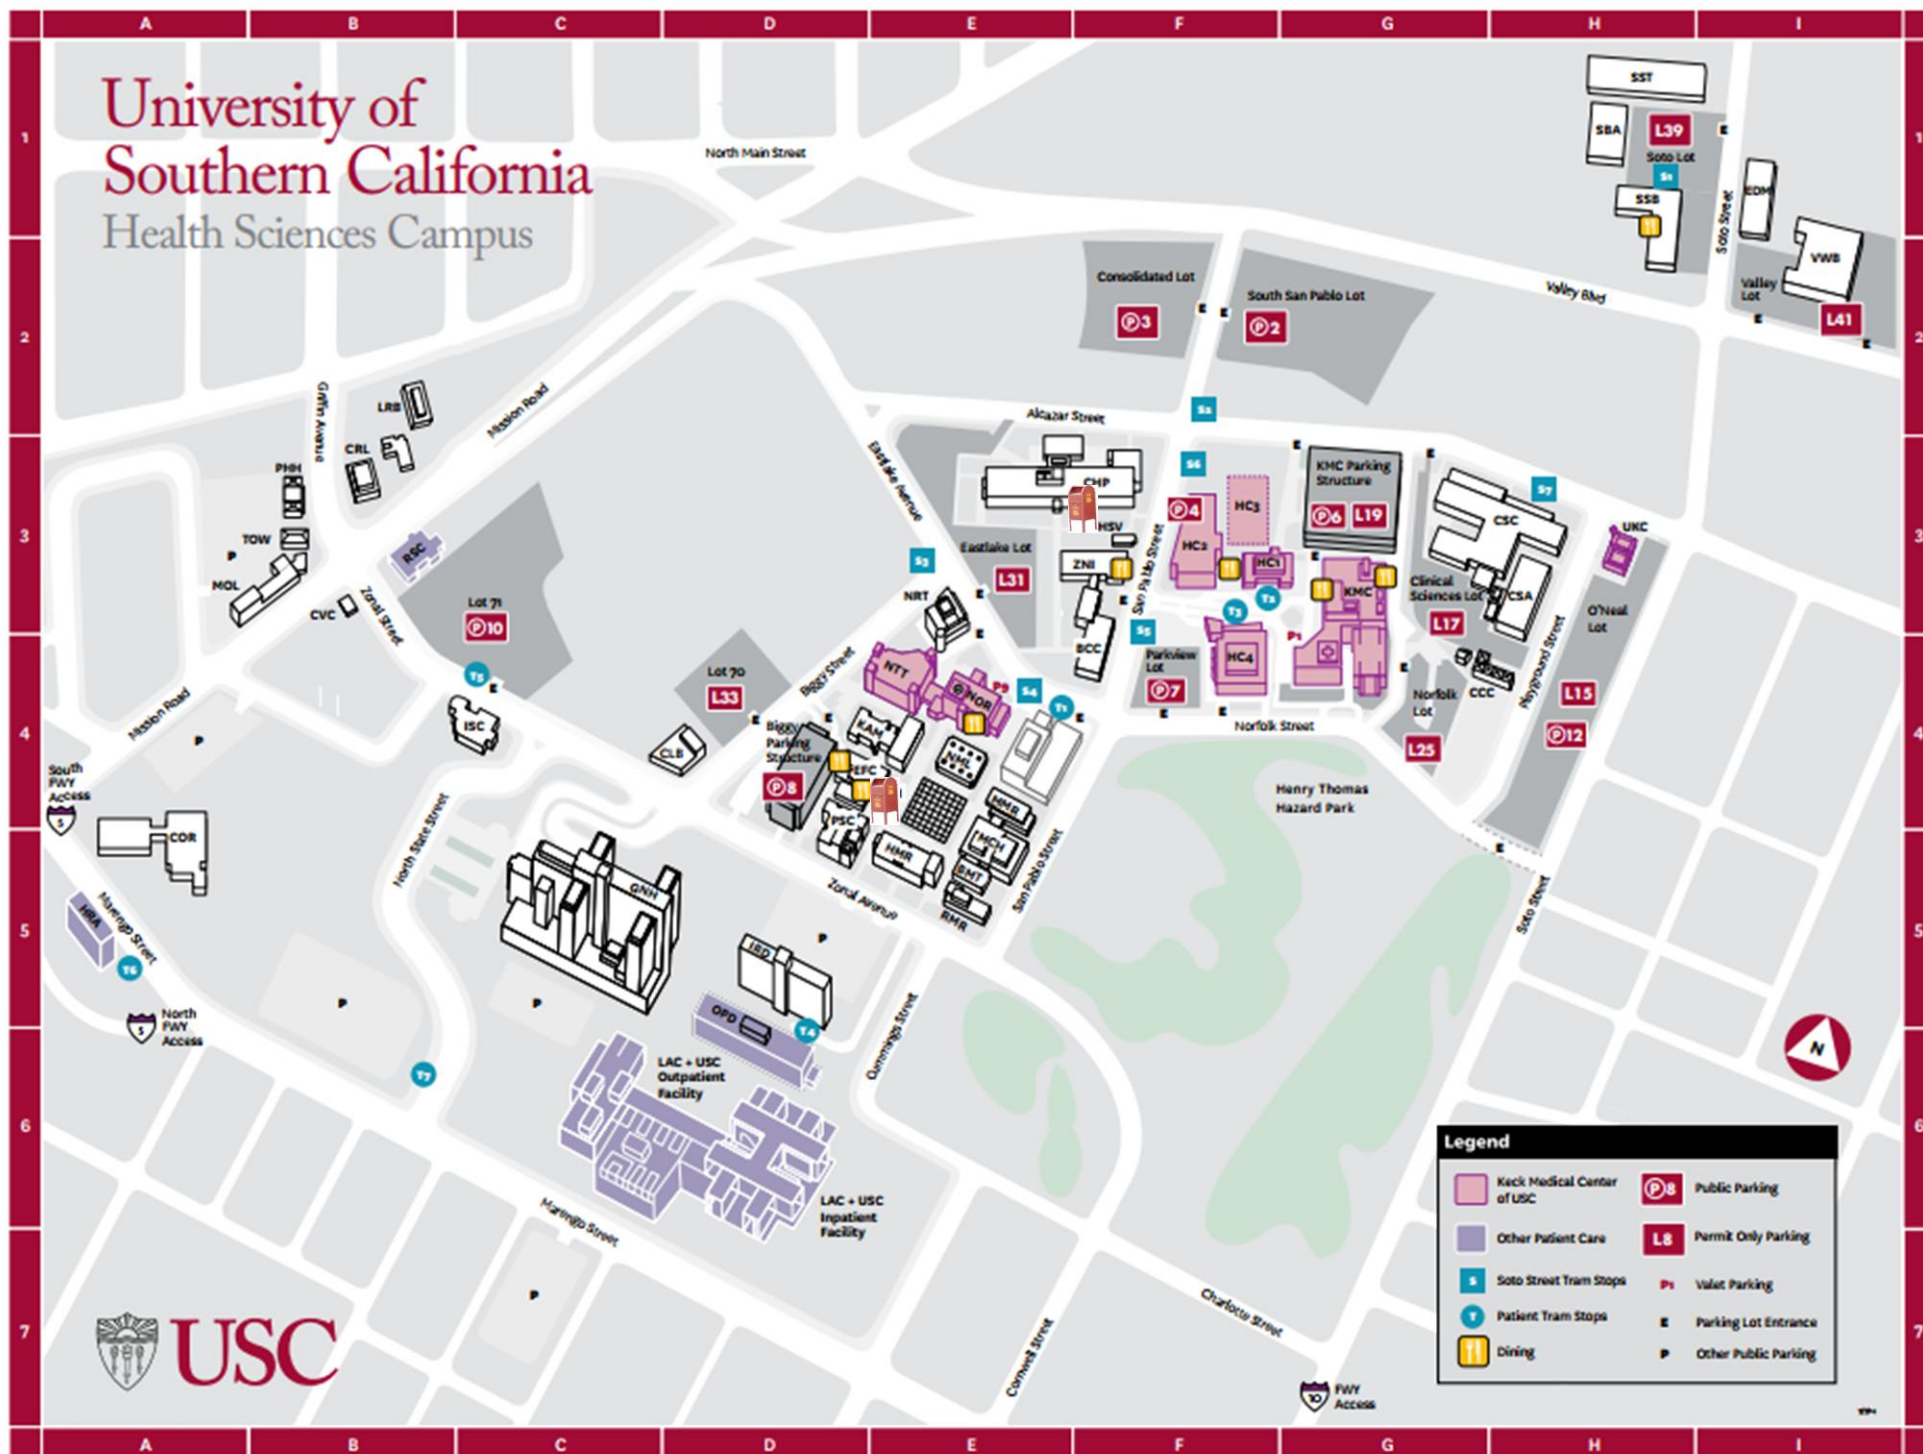

University of Southern California

Health Sciences Campus

Legend

Keck Medical Center of USC	Public Parking
Other Patient Care	Permit Only Parking
Soto Street Tram Stops	Valet Parking
Patient Tram Stops	Parking Lot Entrance
Dining	Other Public Parking